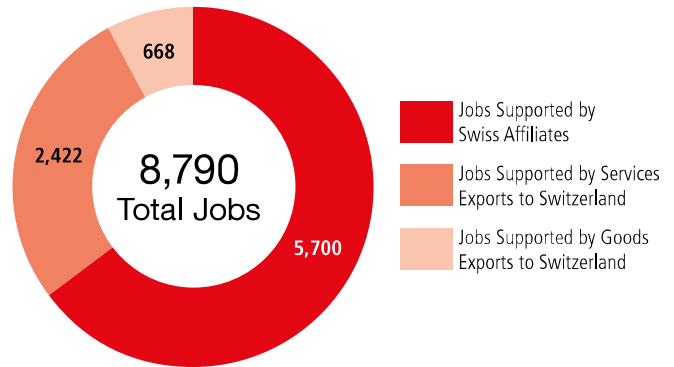

SWISS ECONOMIC IMPACT OREGON

Oregon Residents of Swiss Descent 27,465

Employment Supported by Foreign Affiliates, 2016

Top Goods Exports by Industry from Oregon to Switzerland, 2018

Total Oregon Goods Exports to Switzerland \$350 M

Top Goods Imports by Industry from Switzerland to Oregon, 2018

Total Oregon Goods Imports from Switzerland \$138 M

Swiss Companies Located in Oregon

Chubb (ACE)	Ionbond	MBT Systems	ON	Sulzer	Syngenta	UBS
Dufry	Kuehne + Nagel	Nagra	Schindler	Swissport	Teuscher	Zurich
Hoffmann-La Roche	Lonza	Nestlé	SGS			