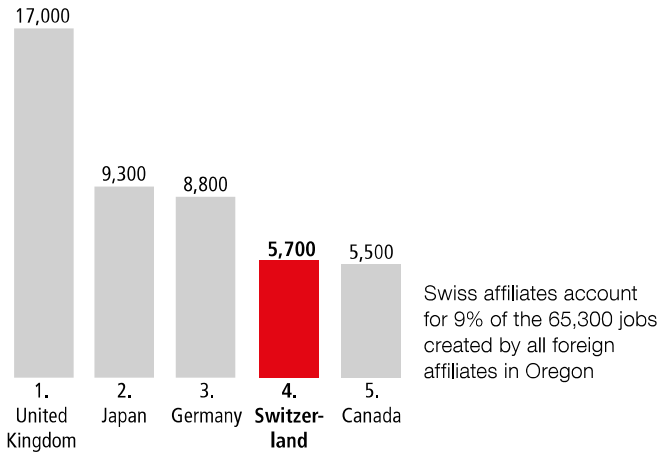

SWISS ECONOMIC IMPACT OREGON

Oregon Residents of Swiss Descent 27,465

Employment Supported by Foreign Affiliates, 2016

Top Goods Exports by Industry from Oregon to Switzerland, 2018

Total Oregon Goods Exports to Switzerland \$350 M

Top Goods Imports by Industry from Switzerland to Oregon, 2018

Total Oregon Goods Imports from Switzerland \$138 M

Swiss Companies Located in Oregon

Chubb (ACE)	Ionbond	MBT Systems	ON	Sulzer	Syngenta	UBS
Dufry	Kuehne + Nagel	Nagra	Schindler	Swissport	Teuscher	Zurich
Hoffmann-La Roche	Lonza	Nestlé	SGS			