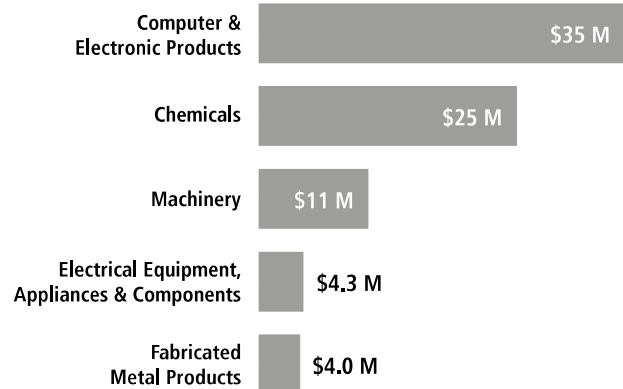

SWISS ECONOMIC IMPACT OREGON

Oregon Residents of Swiss Descent 27,465

Employment Supported by Foreign Affiliates, 2016

Top Goods Exports by Industry from Oregon to Switzerland, 2018

Total Oregon Goods Exports to Switzerland \$350 M

Top Goods Imports by Industry from Switzerland to Oregon, 2018

Total Oregon Goods Imports from Switzerland \$138 M

Swiss Companies Located in Oregon

Chubb (ACE)	Ionbond	MBT Systems	ON	Sulzer	Syngenta	UBS
Dufry	Kuehne + Nagel	Nagra	Schindler	Swissport	Teuscher	Zurich
Hoffmann-La Roche	Lonza	Nestlé	SGS			