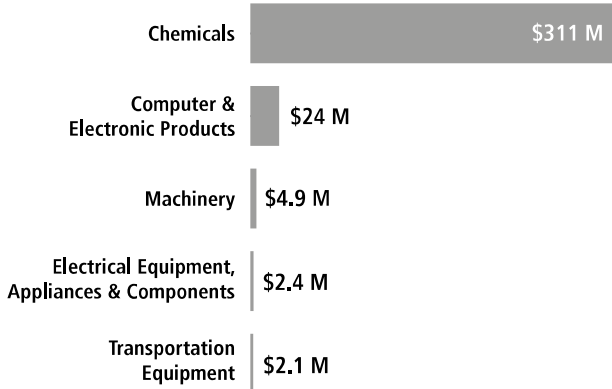

SWISS ECONOMIC IMPACT OREGON

Oregon Residents of Swiss Descent 27,465

Employment Supported by Foreign Affiliates, 2016

Top Goods Exports by Industry from Oregon to Switzerland, 2018

Total Oregon Goods Exports to Switzerland \$350 M

Top Goods Imports by Industry from Switzerland to Oregon, 2018

Total Oregon Goods Imports from Switzerland \$138 M

Swiss Companies Located in Oregon

Chubb (ACE)	Ionbond	MBT Systems	ON	Sulzer	Syngenta	UBS
Dufry	Kuehne + Nagel	Nagra	Schindler	Swissport	Teuscher	Zurich
Hoffmann-La Roche	Lonza	Nestlé	SGS			