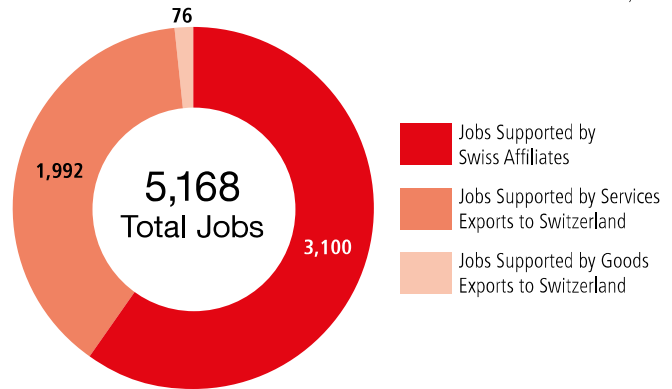

# SWISS ECONOMIC IMPACT IOWA

Iowa Residents of Swiss Descent 13,977

## Employment Supported by Foreign Affiliates, 2016