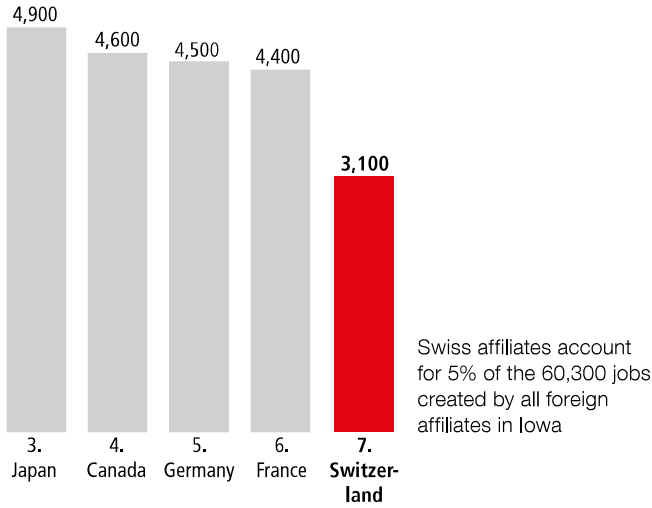

# SWISS ECONOMIC IMPACT IOWA

Iowa Residents of Swiss Descent 13,977

## Employment Supported by Foreign Affiliates, 2016