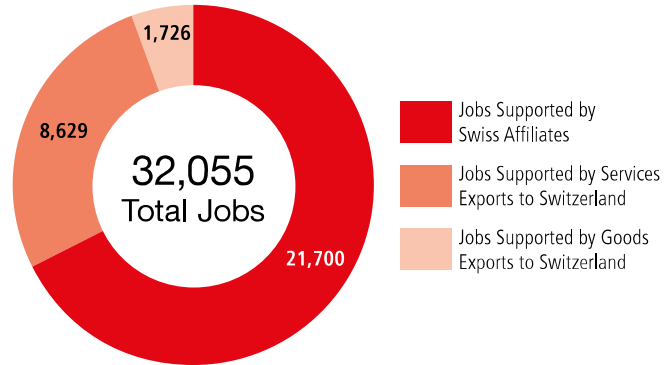

# SWISS ECONOMIC IMPACT ILLINOIS

## Employment Supported by Foreign Affiliates, 2016

Illinois Residents of Swiss Descent 36,382

## Top Goods Exports by Industry from Illinois to Switzerland, 2018

Total Illinois Goods Exports to Switzerland \$420 M