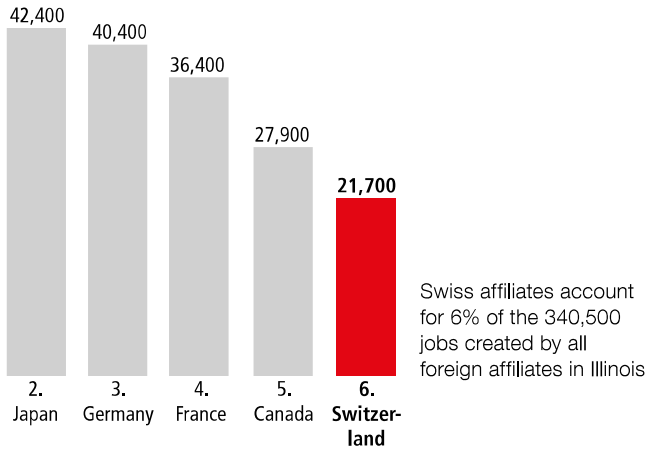

# SWISS ECONOMIC IMPACT ILLINOIS

## Employment Supported by Foreign Affiliates, 2016

Illinois Residents of Swiss Descent 36,382

## Top Goods Exports by Industry from Illinois to Switzerland, 2018

Total Illinois Goods Exports to Switzerland \$420 M