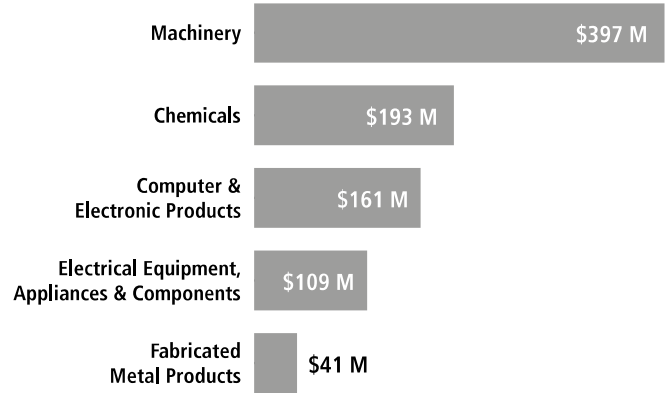

Top Goods Imports by Industry from Switzerland to Illinois, 2018

Total Illinois Goods Imports from Switzerland $1.3 B

Swiss Companies Located in Illinois

Accumation	Bircher	EROWA	J. Schneeberger	NUM	Schleuniger	Swiss International
Adecco	BONECO	Etel	Jet Aviation	Numerical Precision	Schmolz + Bickenbach	Air Lines
Ahlborn-Galanti Organs	Bossard	Euromaier	Komax	Oerlikon	SGS	Swiss Post Solutions
Allied World	Bouquet & Associates	EVAC International	Kuehne + Nagel	Panalpina	SICPA	Swiss Re
American Lamprecht Transport	Bystronic	Ewab	Kummer	Platit	Sika	Swissport
Andrea Luehmann	Carlo Gavazzi	FRACHT FWO	LafargeHolcim	Polydec	Simeno	Syngenta
Asendia	Chicago Faucets (Geberit)	gategroup	Leister Technologies	Quadrant	Sonova	TAG Heuer
Avanti's Peoria	Chubb (ACE)	Georg Fischer	Life Watch	RAHN	Stahli	Teuscher
Avendia Publishing	Clariant	Ghiradelli (Lindt & Sprüngli)	Lindt	Reishauer	STMicroelectronics	Tornos Technologies
Barry Callebaut	Credit Suisse	Givaudan	Medacta	Rollomatic	Strausak	UBS
Bea 2 B Services	Dufry	Hoerbiger	Medela	Russell Stover Candies (Lindt)	Sulzer	Vitra
Bernina	Egon Zehnder	Hotels of Switzerland	Micronas	Rychiger	SWAN Analytical	Wandfluh
BIG KAISER	elipsLife	INEOS	MSC	Schindler	Swatch	Ziemer
		Ionbond	Nestlé	Schlatter		Zurich