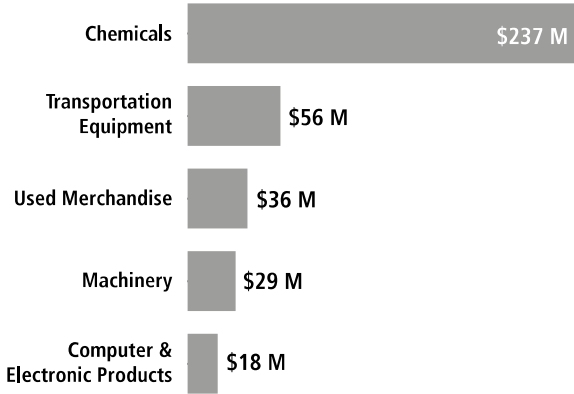

## Employment Supported by Foreign Affiliates, 2016

Illinois Residents of Swiss Descent 36,382

## Top Goods Exports by Industry from Illinois to Switzerland, 2018

Total Illinois Goods Exports to Switzerland \$420 M