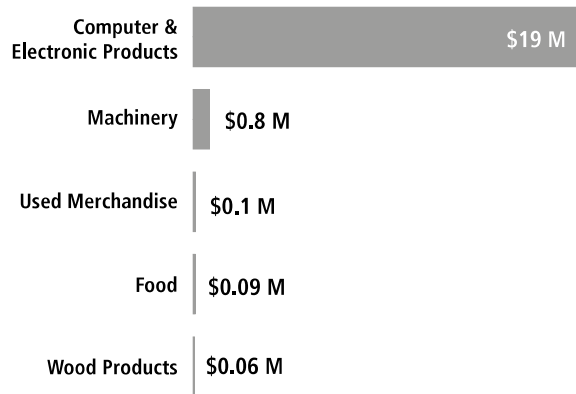

SWISS ECONOMIC IMPACT HAWAII

Employment Supported by Foreign Affiliates, 2016

Top Goods Exports by Industry from Hawaii to Switzerland, 2018

Total Hawaii Goods Exports to Switzerland \$1.4 M

Top Goods Imports by Industry from Switzerland to Hawaii, 2018

Total Hawaii Goods Imports from Switzerland \$22 M

Swiss Companies Located in Hawaii

- | | | | | | |
|-------------|-------------------|------------|-----------|------------|--------------|
| Bally | Hallmark Aviation | Nestlé | Swatch | Vacheron | Wahine Brand |
| Chubb (ACE) | Services | Publicitas | Swissport | Constantin | Zurich |
| gategroup | Jucker Hawaii | Schindler | UBS | | |