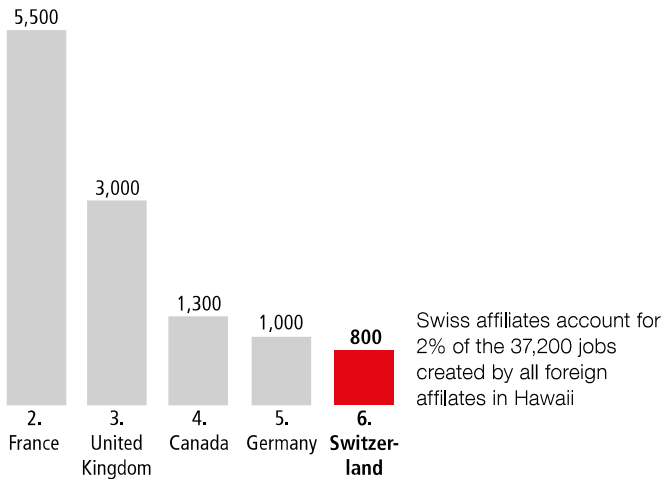

SWISS ECONOMIC IMPACT HAWAII

Employment Supported by Foreign Affiliates, 2016

Top Goods Exports by Industry from Hawaii to Switzerland, 2018

Total Hawaii Goods Exports to Switzerland \$1.4 M

Top Goods Imports by Industry from Switzerland to Hawaii, 2018

Total Hawaii Goods Imports from Switzerland \$22 M

Swiss Companies Located in Hawaii

- | | | | | | |
|-------------|-------------------|------------|-----------|------------|--------------|
| Bally | Hallmark Aviation | Nestlé | Swatch | Vacheron | Wahine Brand |
| Chubb (ACE) | Services | Publicitas | Swissport | Constantin | Zurich |
| gategroup | Jucker Hawaii | Schindler | UBS | | |