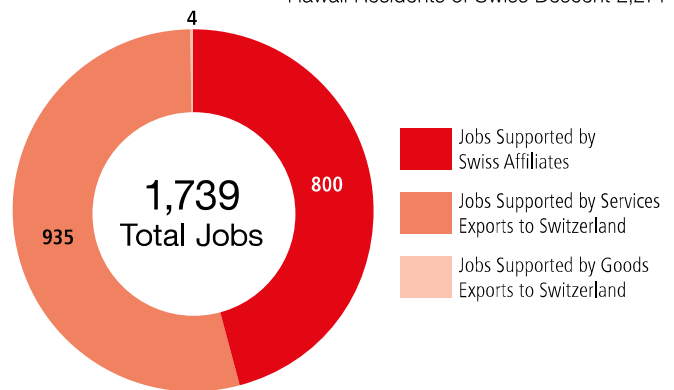

SWISS ECONOMIC IMPACT HAWAII

Employment Supported by Foreign Affiliates, 2016

Top Goods Exports by Industry from Hawaii to Switzerland, 2018

Total Hawaii Goods Exports to Switzerland \$1.4 M

Top Goods Imports by Industry from Switzerland to Hawaii, 2018