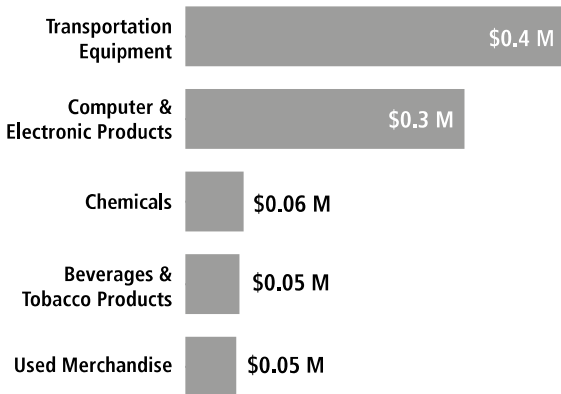

SWISS ECONOMIC IMPACT HAWAII

Employment Supported by Foreign Affiliates, 2016

Top Goods Exports by Industry from Hawaii to Switzerland, 2018

Total Hawaii Goods Exports to Switzerland \$1.4 M

Top Goods Imports by Industry from Switzerland to Hawaii, 2018

Total Hawaii Goods Imports from Switzerland \$22 M

Swiss Companies Located in Hawaii

- | | | | | | |
|-------------|-------------------|------------|-----------|------------|--------------|
| Bally | Hallmark Aviation | Nestlé | Swatch | Vacheron | Wahine Brand |
| Chubb (ACE) | Services | Publicitas | Swissport | Constantin | Zurich |
| gategroup | Jucker Hawaii | Schindler | UBS | | |