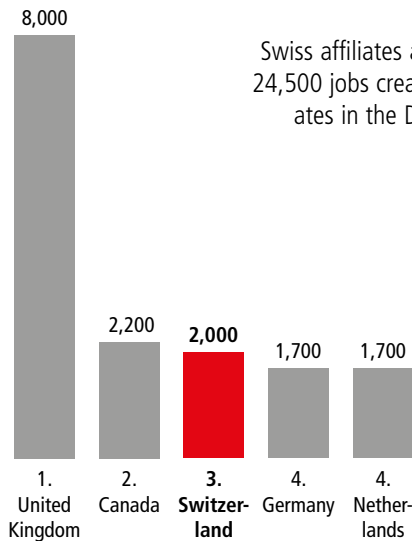

SWISS ECONOMIC IMPACT DISTRICT OF COLUMBIA

District of Columbia Residents of Swiss Descent: 1,750

Employment Supported by Foreign Affiliates 2019

Swiss affiliates account for 8% of the 24,500 jobs created by all foreign affiliates in the District of Columbia

Top Exports of Goods by Industry from the District of Columbia to Switzerland, 2021

Total Export Value of Goods = \$6.4 M

Top Imports of Goods by Industry from Switzerland to the District of Columbia, 2021

Total Import Value of Goods = \$20 M

Swiss Companies Located in the District of Columbia

ABB	IBSA Pharma	Swatch
Adecco	Läderach	Swiss Post Solutions
Barbara Balman Landscape Design	LafargeHolcim	Swiss Re
Chubb (ACE)	Mercuria	Swissport
Credit Suisse	Nagra	Syngenta
Dufry	Nestlé	TE Connectivity
Egon Zehnder	Novartis	UBS
Hoffmann-La Roche	SITA	Vestergaard Frandsen
	Stable DC	Zurich