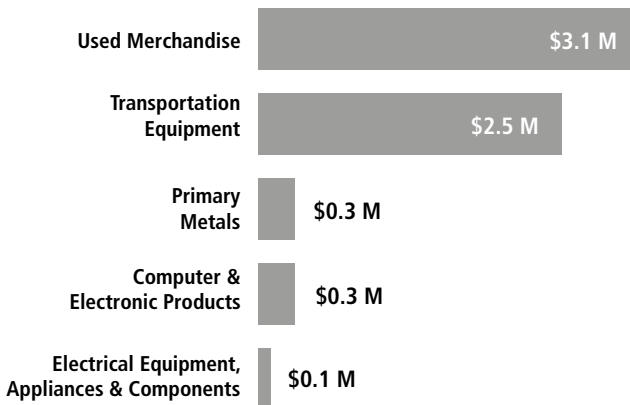

SWISS ECONOMIC IMPACT DISTRICT OF COLUMBIA

District of Columbia Residents of Swiss Descent: 1,750

Employment Supported by Foreign Affiliates 2019

Swiss affiliates account for 8% of the 24,500 jobs created by all foreign affiliates in the District of Columbia

Top Exports of Goods by Industry from the District of Columbia to Switzerland, 2021

Total Export Value of Goods = \$6.4 M

Top Imports of Goods by Industry from Switzerland to the District of Columbia, 2021

Total Import Value of Goods = \$20 M

Swiss Companies Located in the District of Columbia

ABB	IBSA Pharma	Swatch
Adecco	Läderach	Swiss Post Solutions
Barbara Balman Landscape Design	LafargeHolcim	Swiss Re
Chubb (ACE)	Mercuria	Swissport
Credit Suisse	Nagra	Syngenta
Dufry	Nestlé	TE Connectivity
Egon Zehnder	Novartis	UBS
Hoffmann-La Roche	SITA	Vestergaard Frandsen
	Stable DC	Zurich