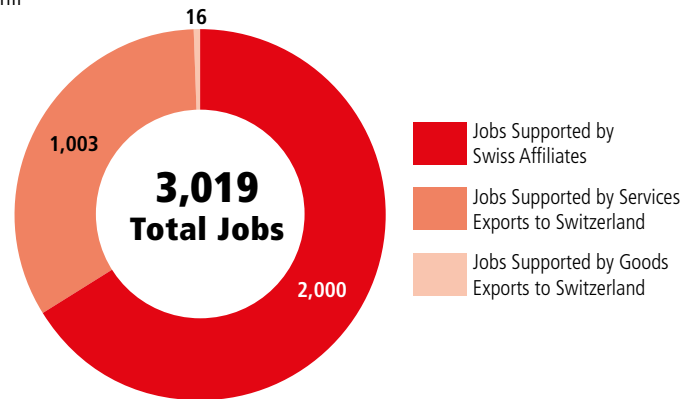

SWISS ECONOMIC IMPACT DISTRICT OF COLUMBIA

District of Columbia Residents of Swiss Descent: 1,750

Employment Supported by Foreign Affiliates 2019

Swiss affiliates account for 8% of the 24,500 jobs created by all foreign affiliates in the District of Columbia

Top Exports of Goods by Industry from the District of Columbia to Switzerland, 2021

Total Export Value of Goods = \$6.4 M

Top Imports of Goods by Industry from Switzerland to the District of Columbia, 2021