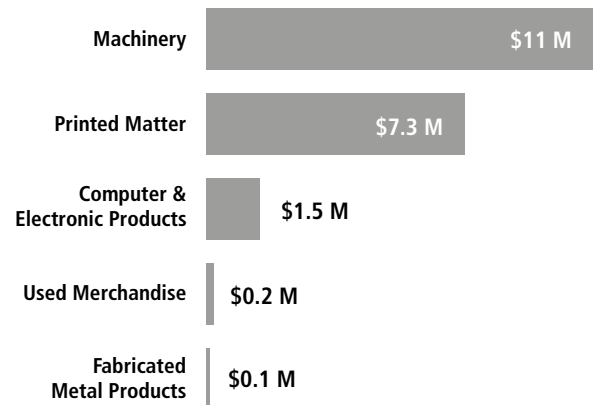

SWISS ECONOMIC IMPACT DISTRICT OF COLUMBIA

District of Columbia Residents of Swiss Descent: 1,750

Employment Supported by Foreign Affiliates 2019

Swiss affiliates account for 8% of the 24,500 jobs created by all foreign affiliates in the District of Columbia

Top Exports of Goods by Industry from the District of Columbia to Switzerland, 2021

Total Export Value of Goods = \$6.4 M

Top Imports of Goods by Industry from Switzerland to the District of Columbia, 2021

Total Import Value of Goods = \$20 M

Swiss Companies Located in the District of Columbia

ABB	IBSA Pharma	Swatch
Adecco	Läderach	Swiss Post Solutions
Barbara Balman Landscape Design	LafargeHolcim	Swiss Re
Chubb (ACE)	Mercuria	Swissport
Credit Suisse	Nagra	Syngenta
Dufry	Nestlé	TE Connectivity
Egon Zehnder	Novartis	UBS
Hoffmann-La Roche	SITA	Vestergaard Frandsen
	Stable DC	Zurich